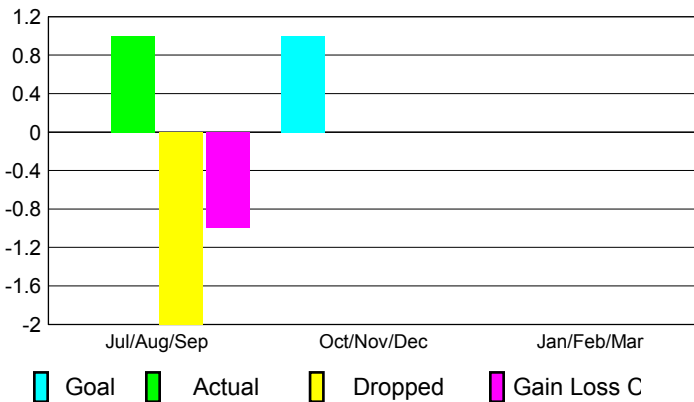

## CLUBS

Club Results  
2012-2013

Clubs  
2011-2012

Month	New Club Goal	Actual New Clubs	Actual Dropped Clubs	Gain/Loss of Clubs	Gain/Loss of Clubs
Jul/Aug/Sep	0	1	-2	-1	0
Oct/Nov/Dec	1	0	0	0	0
Jan/Feb/Mar	0	0	0	0	0
<b>Totals</b>	<b>1</b>	<b>1</b>	<b>-2</b>	<b>-1</b>	<b>0</b>

### Club Results 2012-2013

Goal, New, Dropped, Gain/Loss

### Comparison of Club Gain/Loss

Current Year Compared to the Previous Year