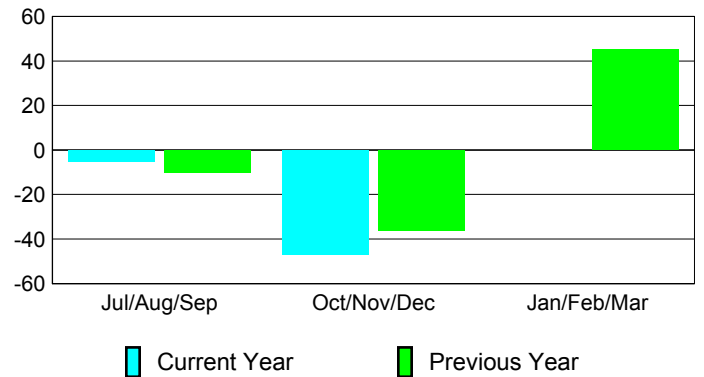

Gender Comparison 2012-2013

Jul/Aug/Sep

Oct/Nov/Dec

Jan/Feb/Mar

Male

Female