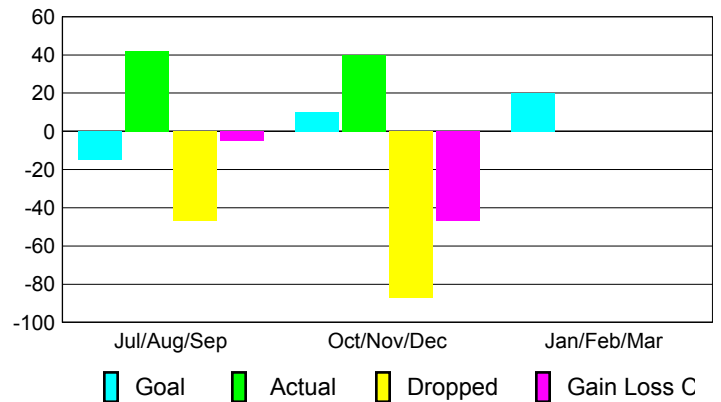

### YTD Status Quo Clubs 2012-2013

Status Quo Clubs Compared to Status Quo Members

## MEMBERSHIP

Membership Results  
2012-2013

Membership  
2011-2012

Month	Net Memb Goal	Actual New Memb	Actual Dropped Memb	Gain/Loss of Memb	Gain/Loss of Memb
Jul/Aug/Sep	-15	42	-47	-5	-10
Oct/Nov/Dec	10	40	-87	-47	-36
Jan/Feb/Mar	20	0	0	0	45
<b>Totals</b>	<b>15</b>	<b>82</b>	<b>-134</b>	<b>-52</b>	<b>-1</b>

### Membership Results 2012-2013

Goal, New, Dropped, Gain/Loss

### Comparison of Membership Gain/Loss

Current Year Compared to the Previous Year